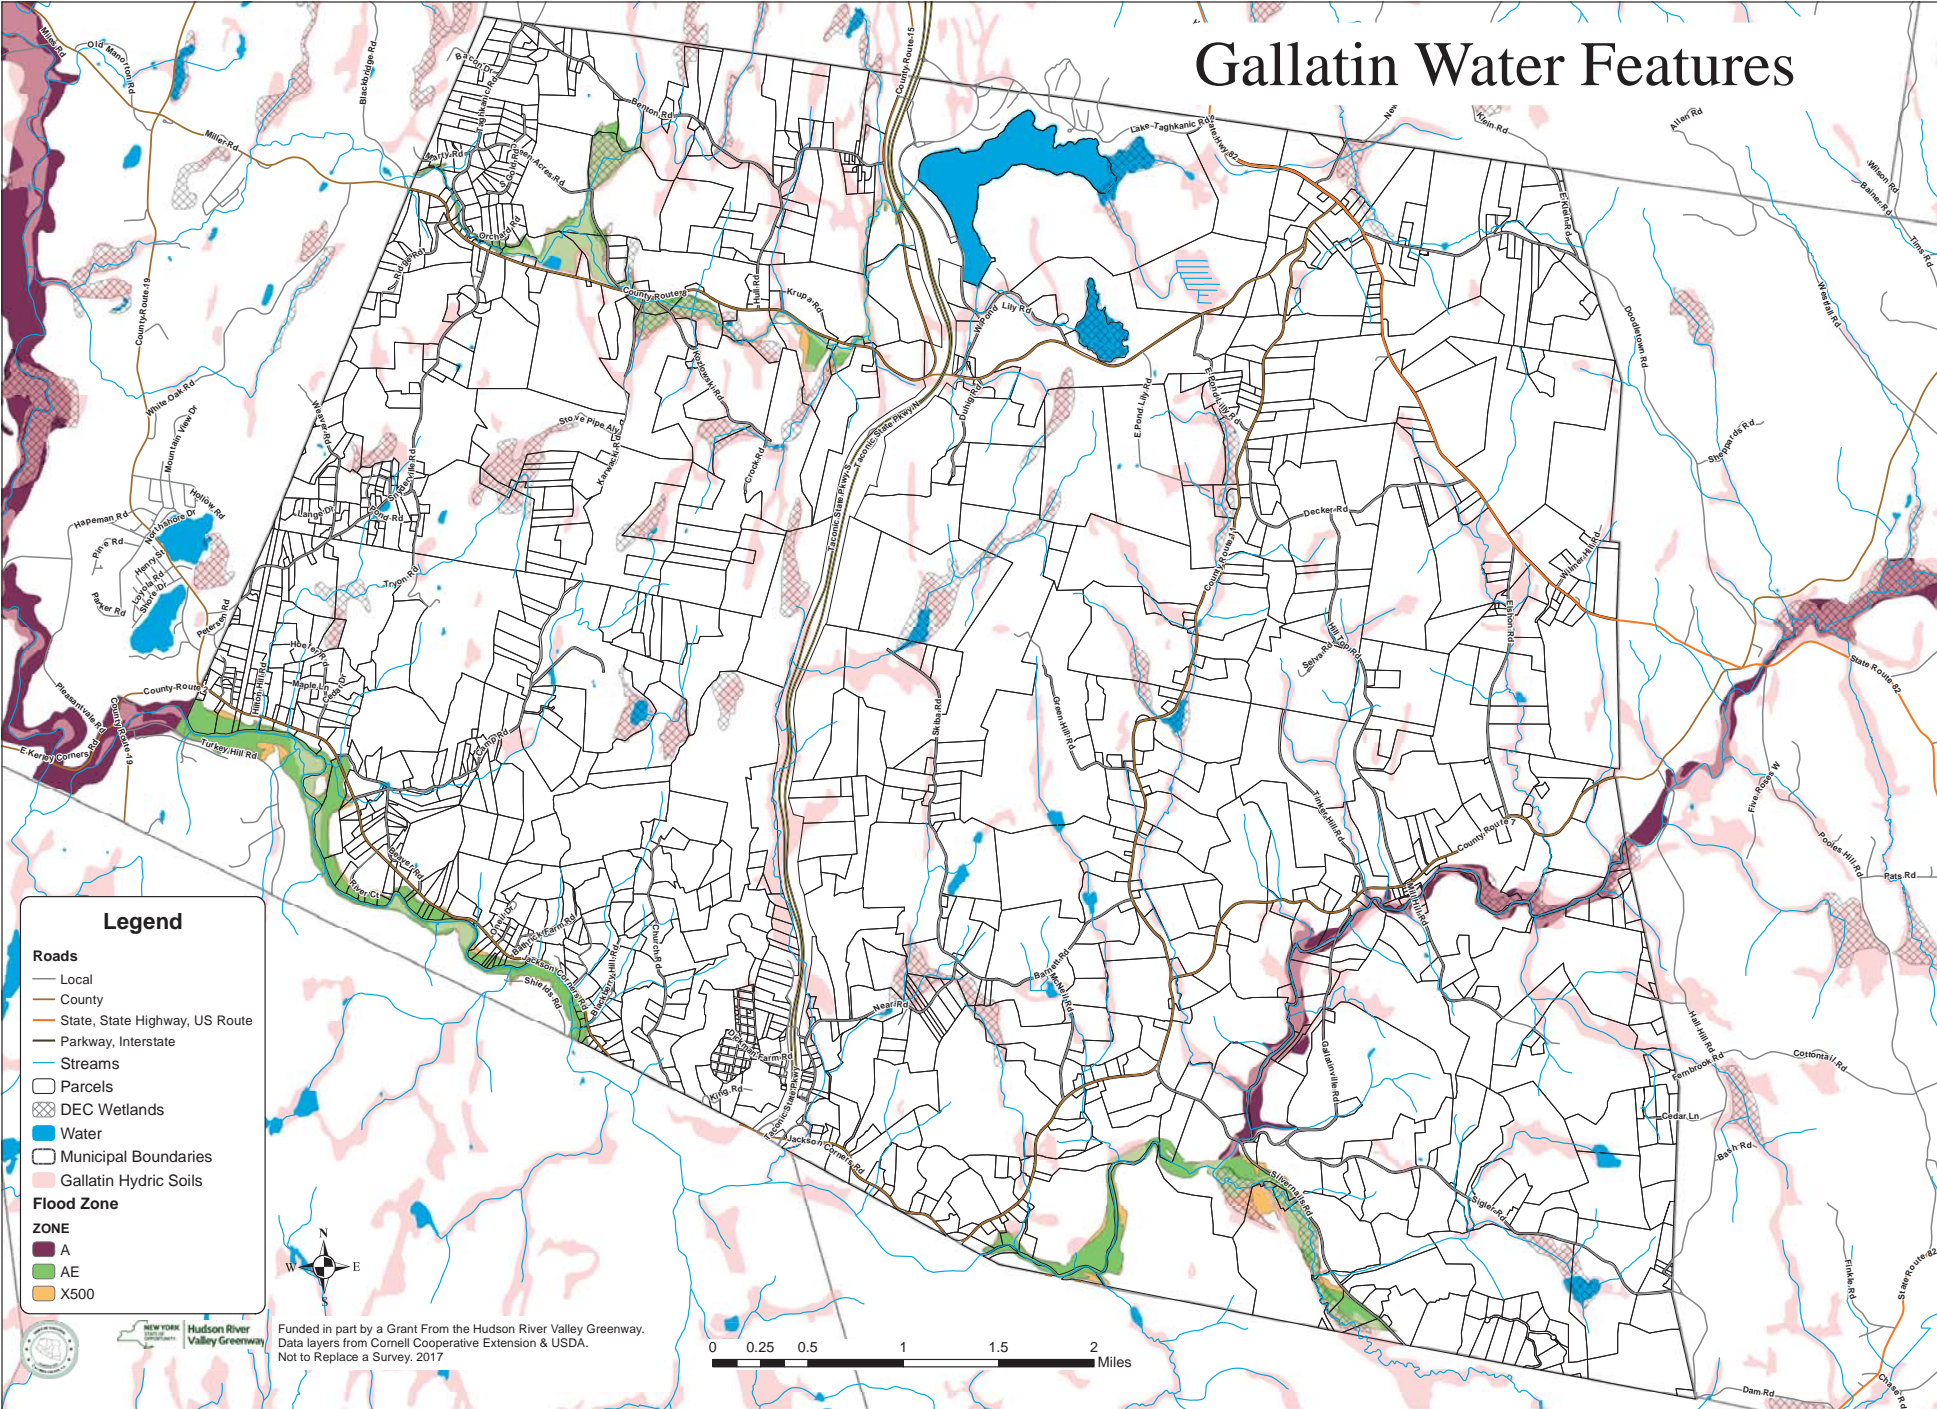

Gallatin Water Features

Legend

1. **Roads**
2. Local
   - County
   - State, State Highway, US Route
   - Parkway, Interstate
   - Streams
   - Parcels
   - ▨ DEC Wetlands
   - Water
   - Municipal Boundaries
   - Gallatin Hydric Soils
3. **Flood Zone**
4. **ZONE**
5. A
   - AE
   - X500