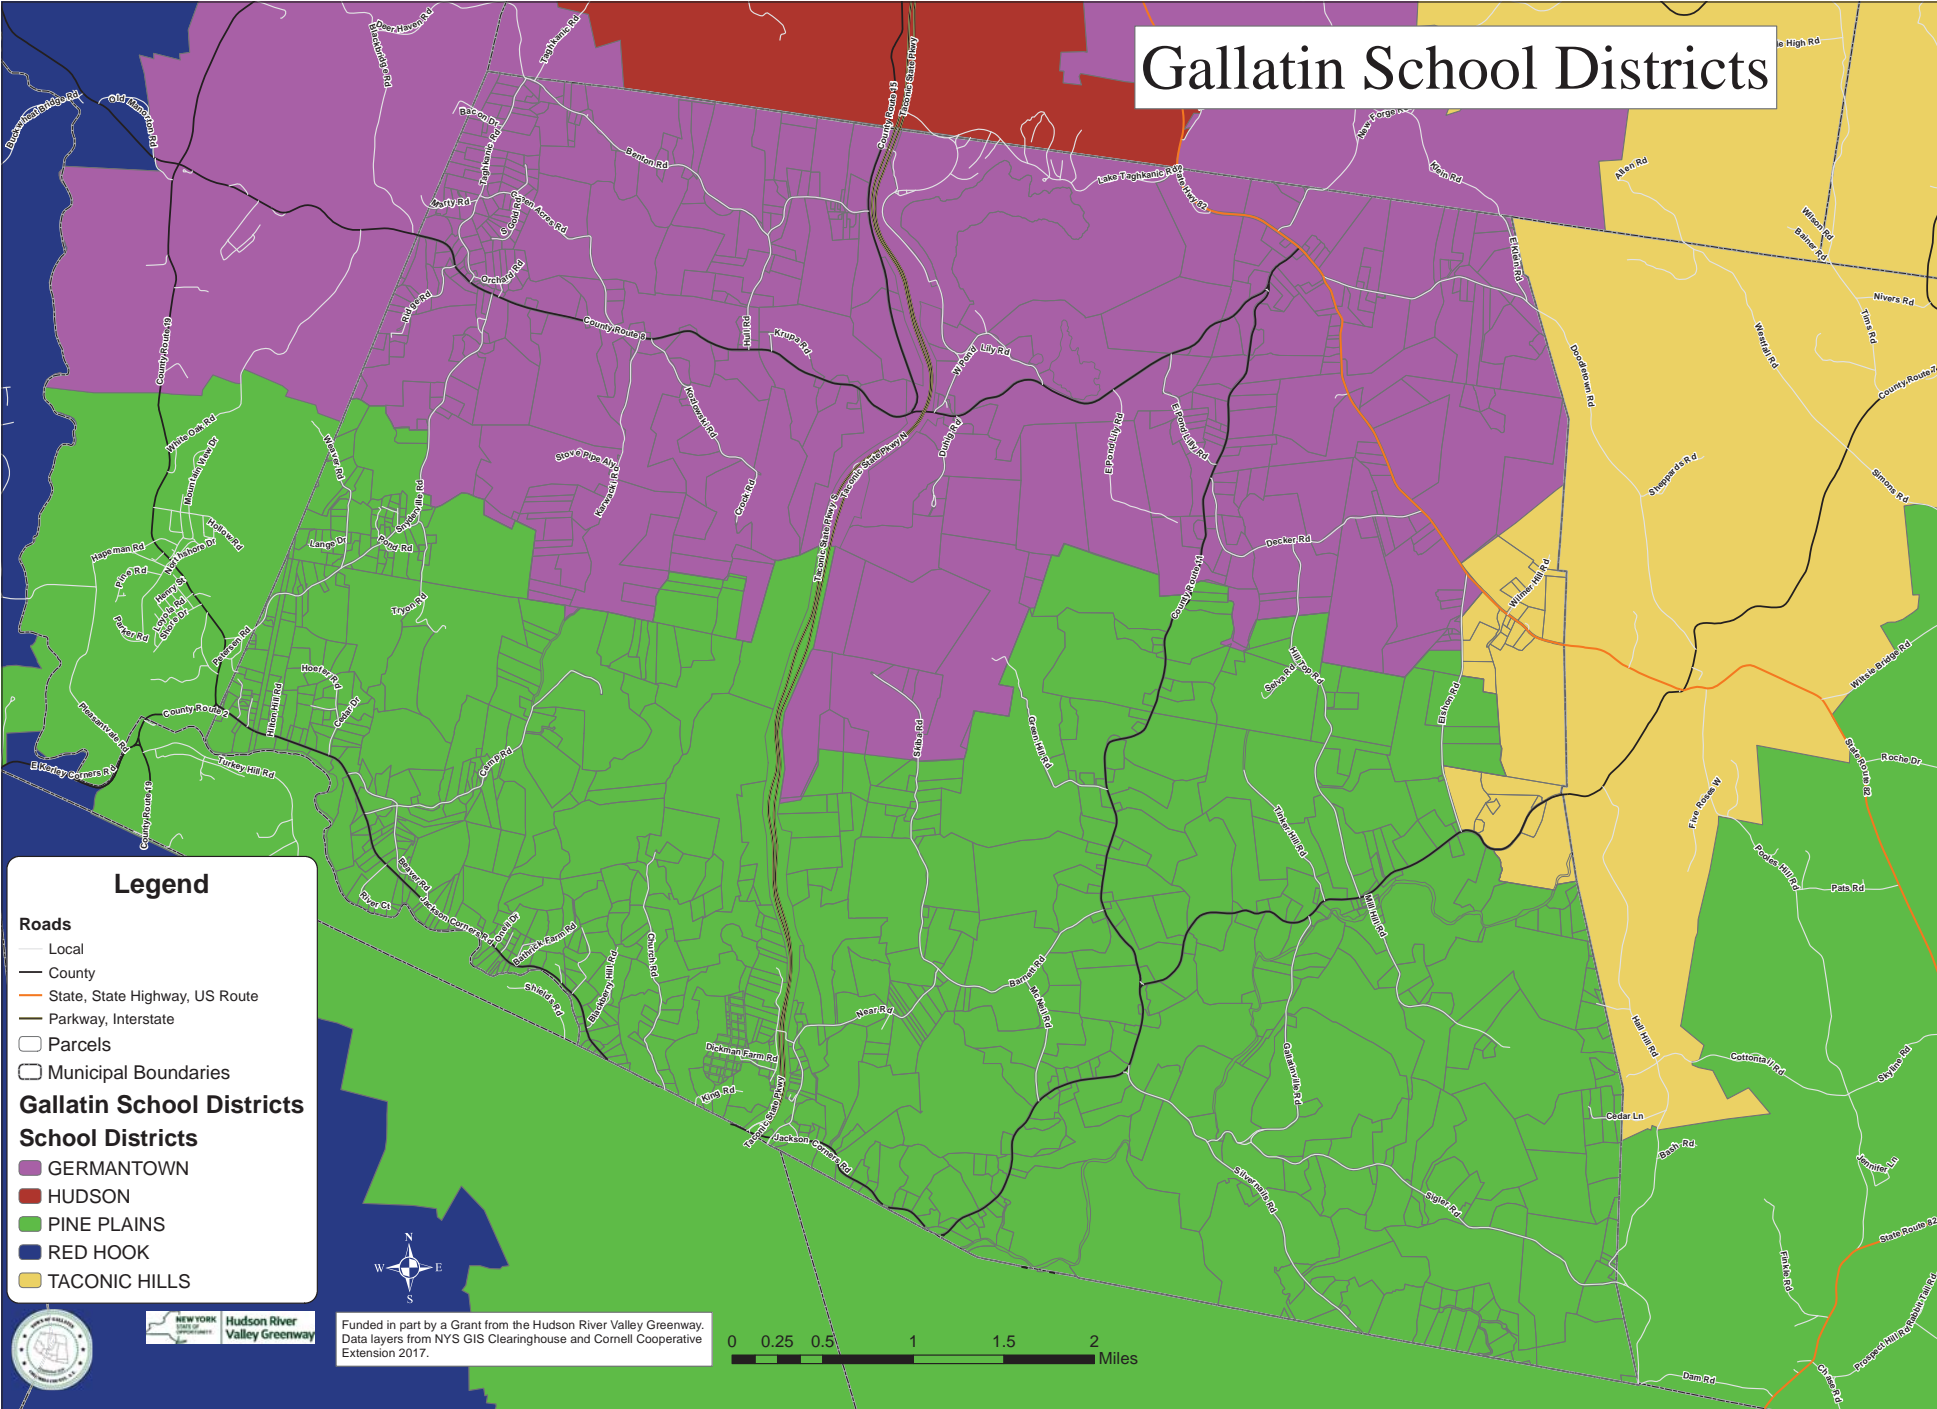

Gallatin School Districts

Legend

Roads

- Local
- County
- State, State Highway, US Route
- Parkway, Interstate

Parcels

- Parcels

Municipal Boundaries

- Municipal Boundaries

Gallatin School Districts

School Districts

- GERMANTOWN
- HUDSON
- PINE PLAINS
- RED HOOK
- TACONIC HILLS

Funded in part by a Grant from the Hudson River Valley Greenway. Data layers from NYS GIS Clearinghouse and Cornell Cooperative Extension 2017.