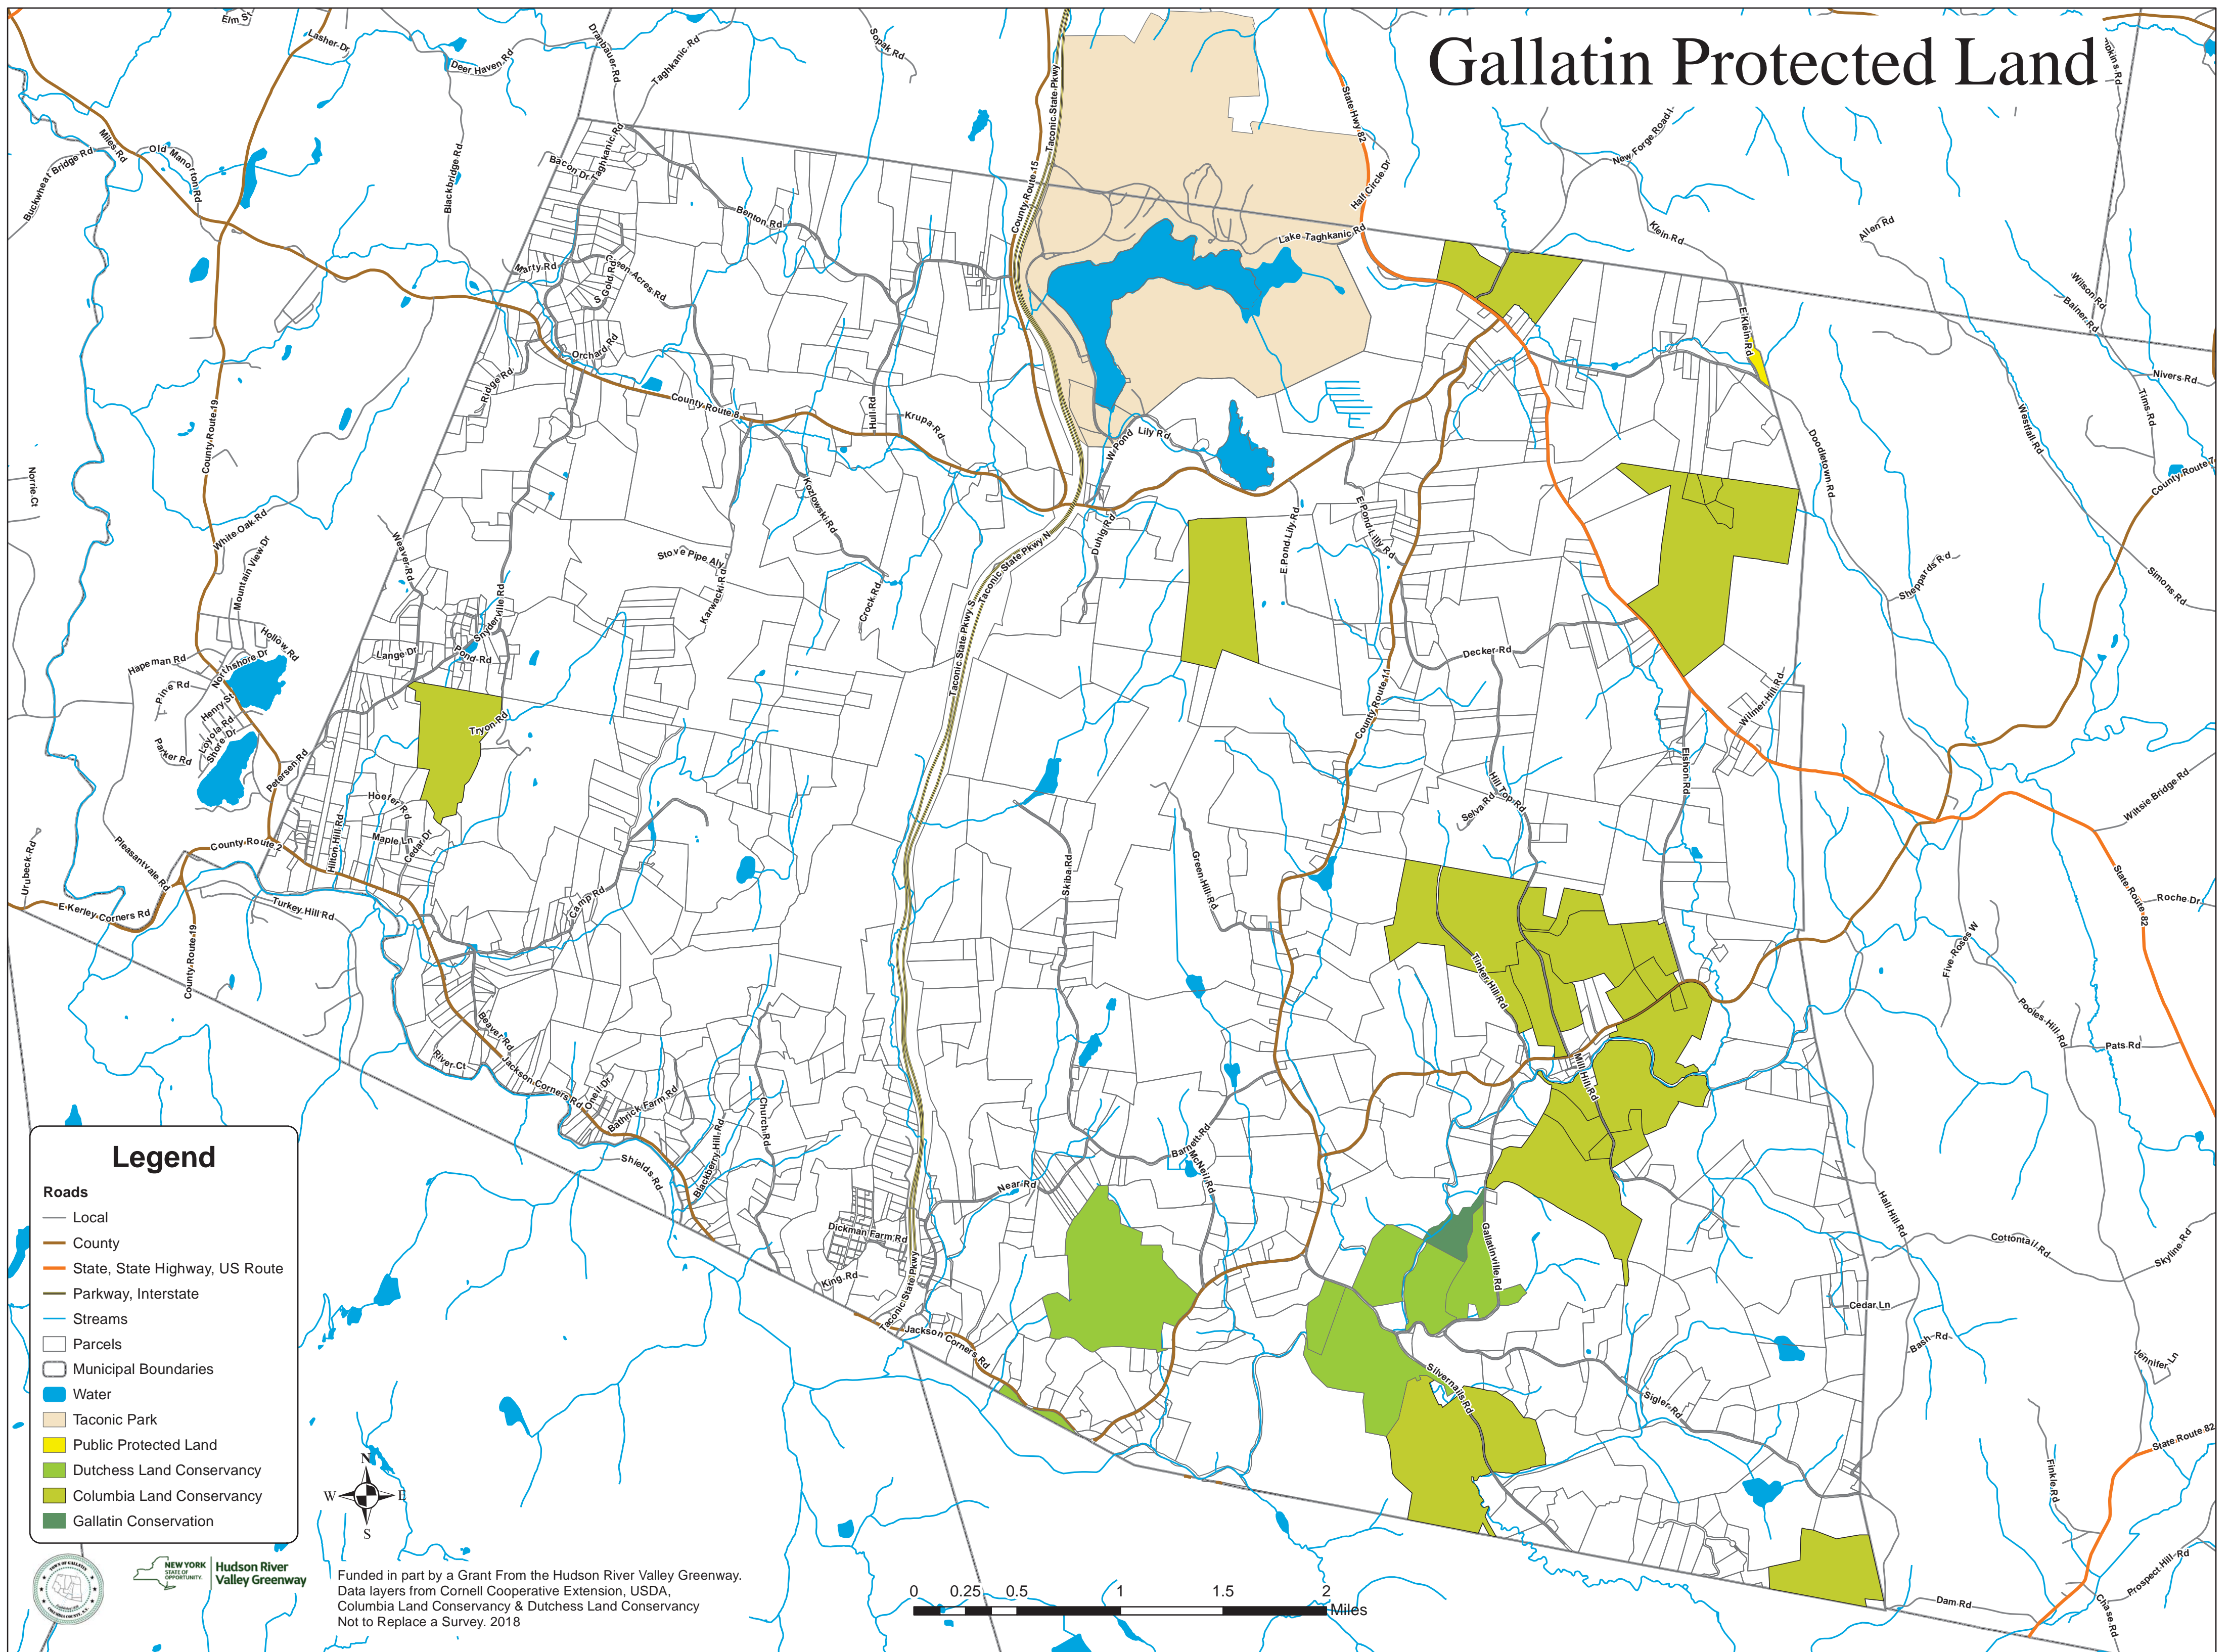

Gallatin Protected Land

Legend

Roads

- Local
- County
- State, State Highway, US Route
- Parkway, Interstate
- Streams
- Parcels
- Municipal Boundaries
- Water
- Taconic Park
- Public Protected Land
- Dutchess Land Conservancy
- Columbia Land Conservancy
- Gallatin Conservation

Funded in part by a Grant From the Hudson River Valley Greenway.
Data layers from Cornell Cooperative Extension, USDA,
Columbia Land Conservancy & Dutchess Land Conservancy
Not to Replace a Survey. 2018