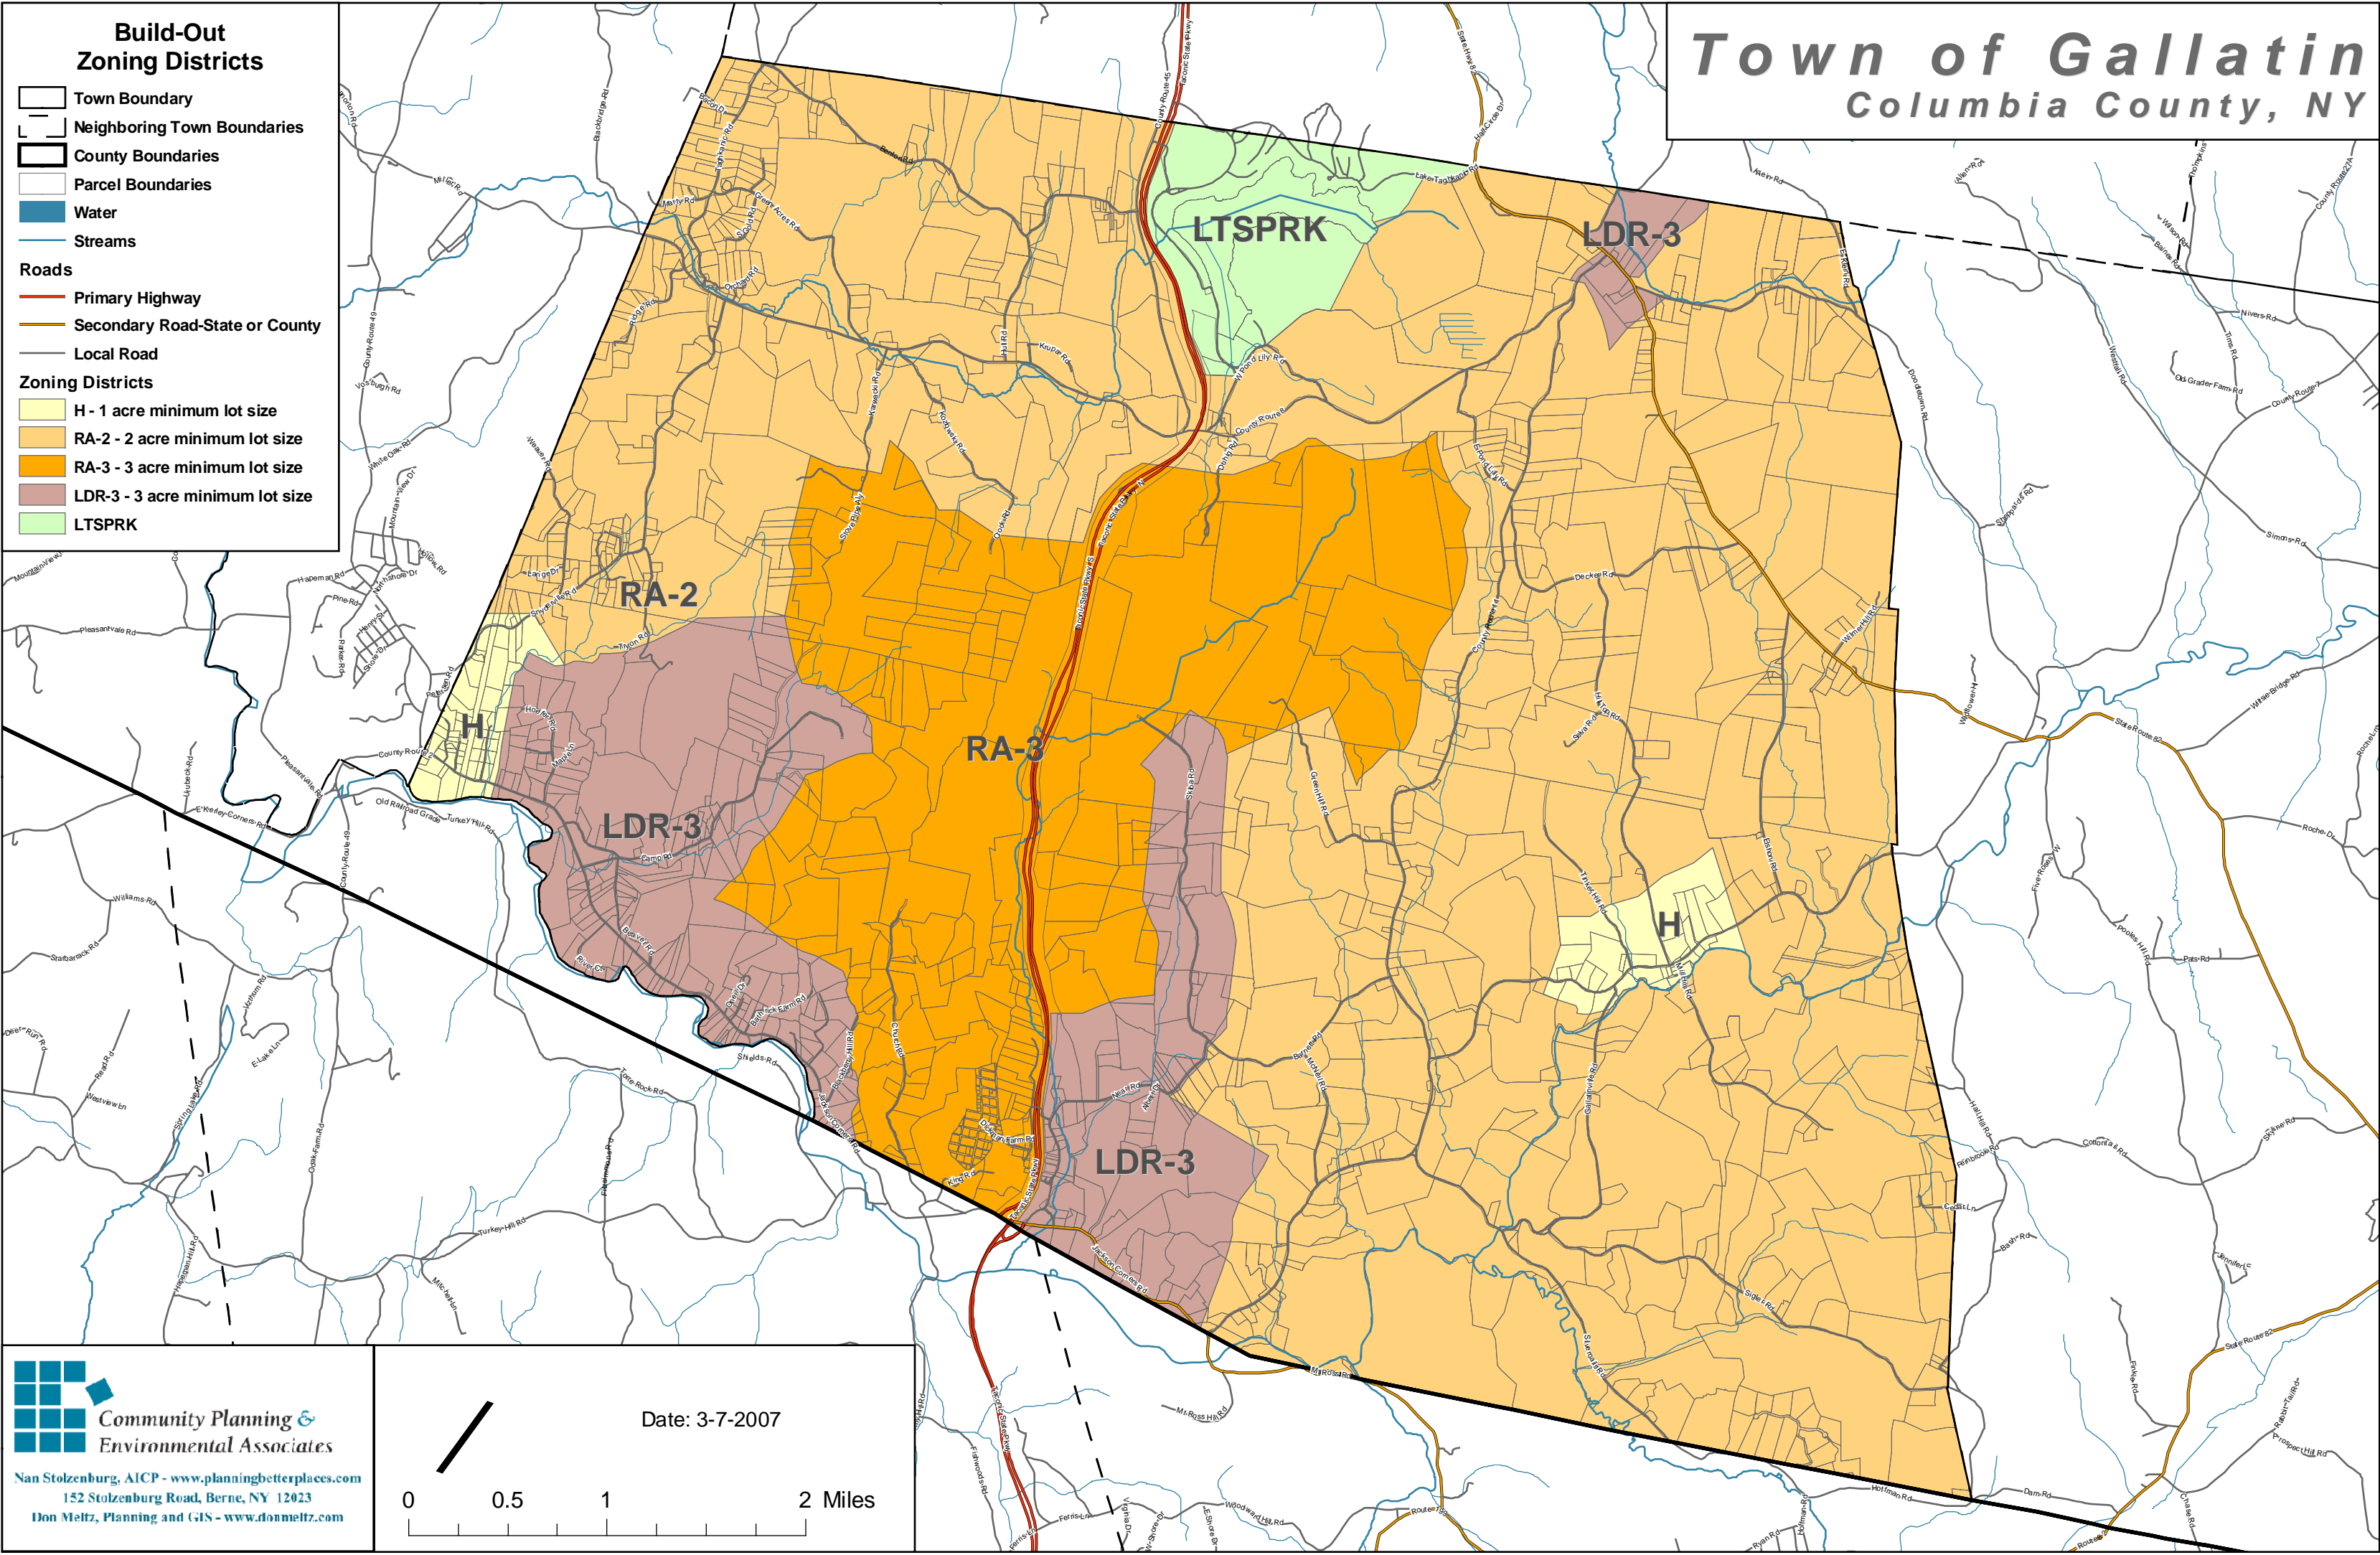

Town of Gallatin

Columbia County, NY

Build-Out Zoning Districts

-  Town Boundary
-  Neighboring Town Boundaries
-  County Boundaries
-  Parcel Boundaries
-  Water
-  Streams
- Roads**
-  Primary Highway
-  Secondary Road-State or County
-  Local Road
- Zoning Districts**
-  H - 1 acre minimum lot size
-  RA-2 - 2 acre minimum lot size
-  RA-3 - 3 acre minimum lot size
-  LDR-3 - 3 acre minimum lot size
-  LTSPRK